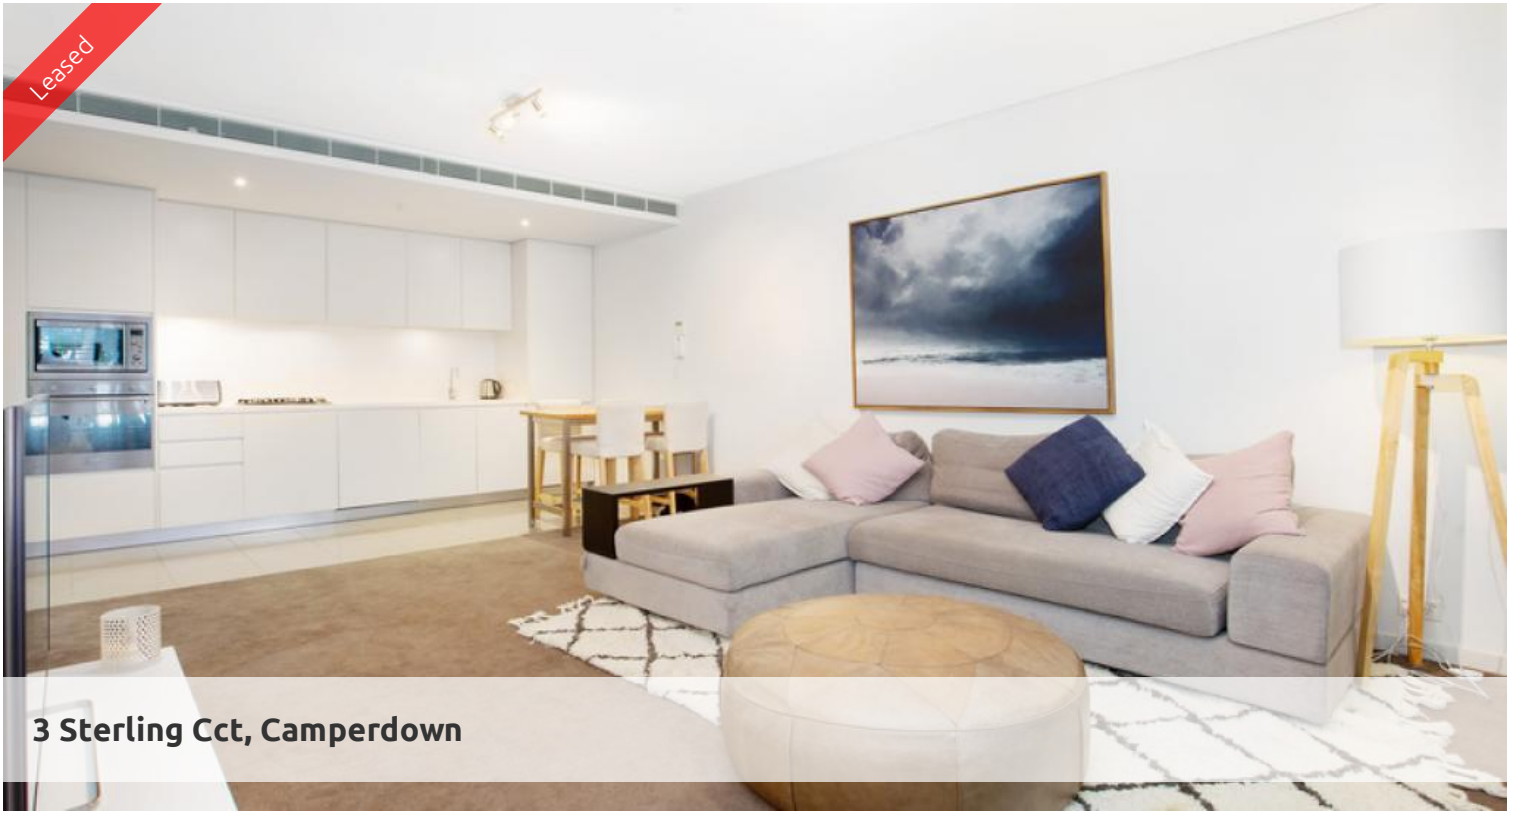

Leased

3 Sterling Cct, Camperdown

ONE BEDROOM WITH CORNER STUDY

One bedroom apartment has a contemporary design, superior finishes with a tree lined aspect, located on the 2nd floor, entry via Booth street provides an idyllic lifestyle for the working person.

This stunning development features:

- Spacious combined living with added study nook
- Sleek Caesar Stone kitchen equipped with Smeg gas appliances, microwave and dishwasher
- Bi-fold balcony doors overlooking generous enclosed outdoor entertaining deck
- Well-scaled bedroom, built-in wardrobes and balcony access from the bedroom
- Sleek designed bathroom, ample storage and separate stone covered bath tub with free standing shower - internal laundry, visitor parking and lift access
- Largest one-bedroom plan in the complex