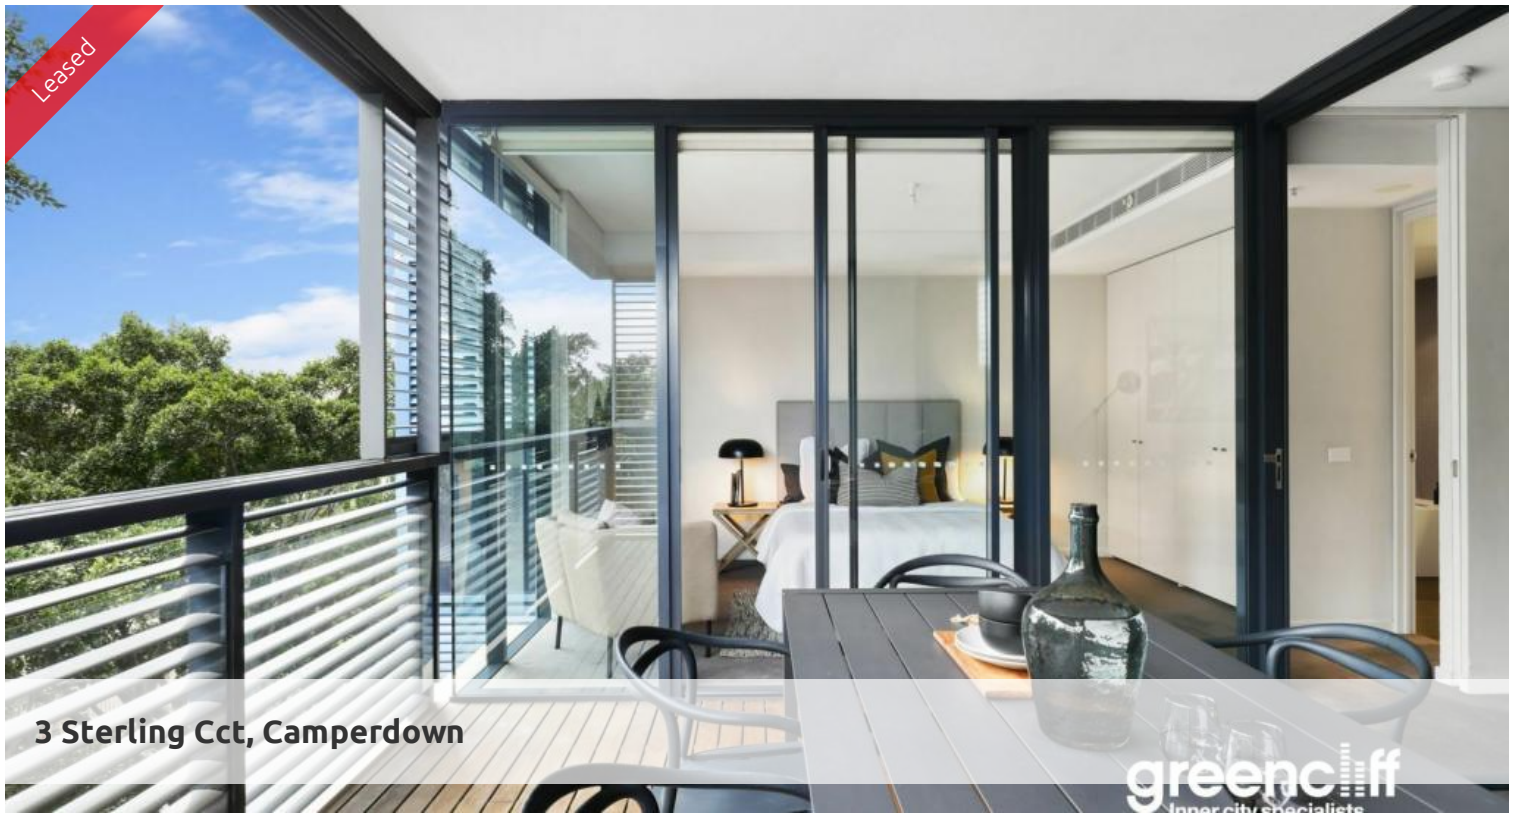

Leased

3 Sterling Cct, Camperdown

greenciff
Inner city specialists

"TRIO" ONE BEDROOM APARTMENT WITH CAR SPACE

Sunny and spacious west facing one bedroom apartment located on the fifth floor of the Central building of sought after "Trio". Features include:

- Open plan gas kitchen with Smeg stainless steel appliances
- Spacious living area superbly flowing to generous loggia
- Separate study space, concealed internal laundry facilities
- Sleek dual access bathroom with separate bath and shower
- Spacious bedroom with built-in robes and lovely outlook
- Superb finishes throughout, reverse cycle air conditioning
- Natural flow of indoor/outdoor living, ideal for alfresco entertaining
- Security building with lift access and security car space