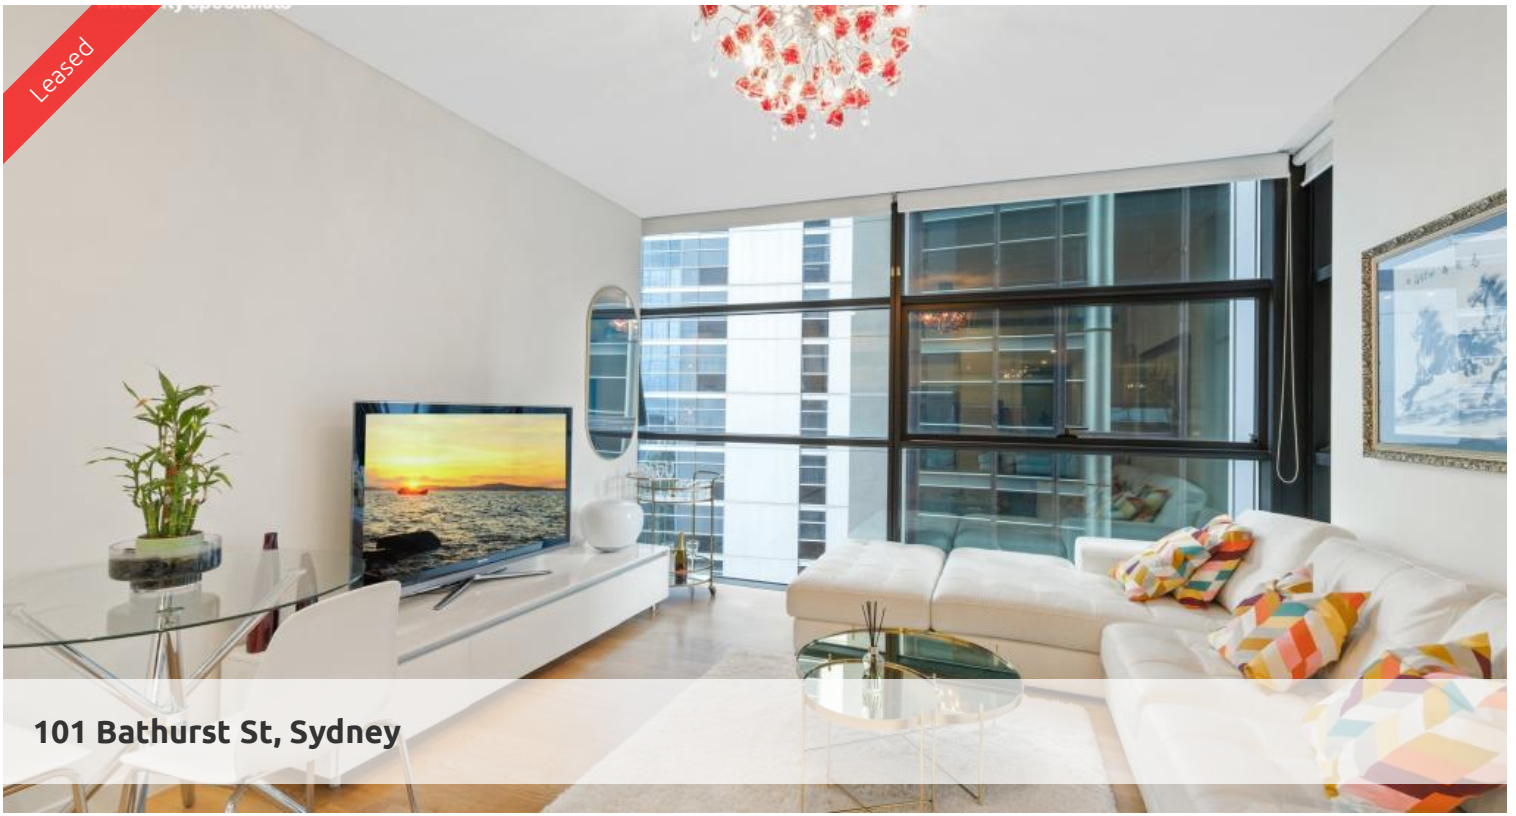

Leased

101 Bathurst St, Sydney