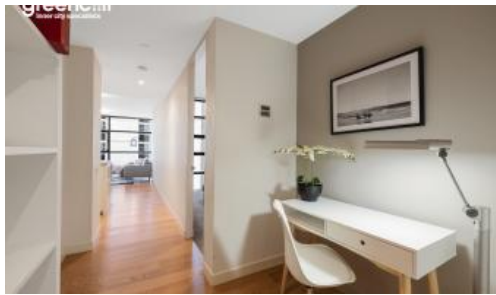

Just Listed

101 Bathurst St, Sydney

Lumiere Residence - Executive Furnished 1 Bedroom

West facing one bedroom fully furnished apartment available in the sought after Lumiere building.

The apartment features:

- Timber flooring through out living areas/carpet to bedroom
- Roughly 65sqm with built in robe
- Study nook
- Modern kitchen & bathroom facilities
- Internal laundry
- Ducted air conditioning
- Full access to Club Lumiere and building facilities