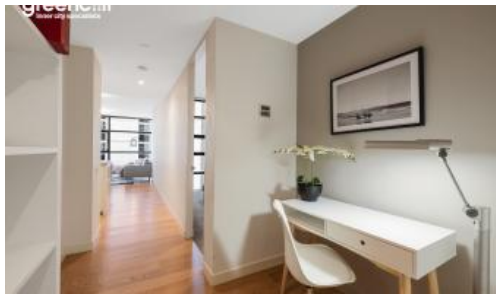

## Lumiere Residence - Executive Furnished 1 Bedroom

West facing one bedroom fully furnished apartment available in the sought after Lumiere building.

The apartment features:

- Timber flooring through out living areas/carpet to bedroom
- Roughly 65sqm with built in robe
- Study nook
- Modern kitchen & bathroom facilities
- Internal laundry
- Ducted air conditioning
- Full access to Club Lumiere and building facilities