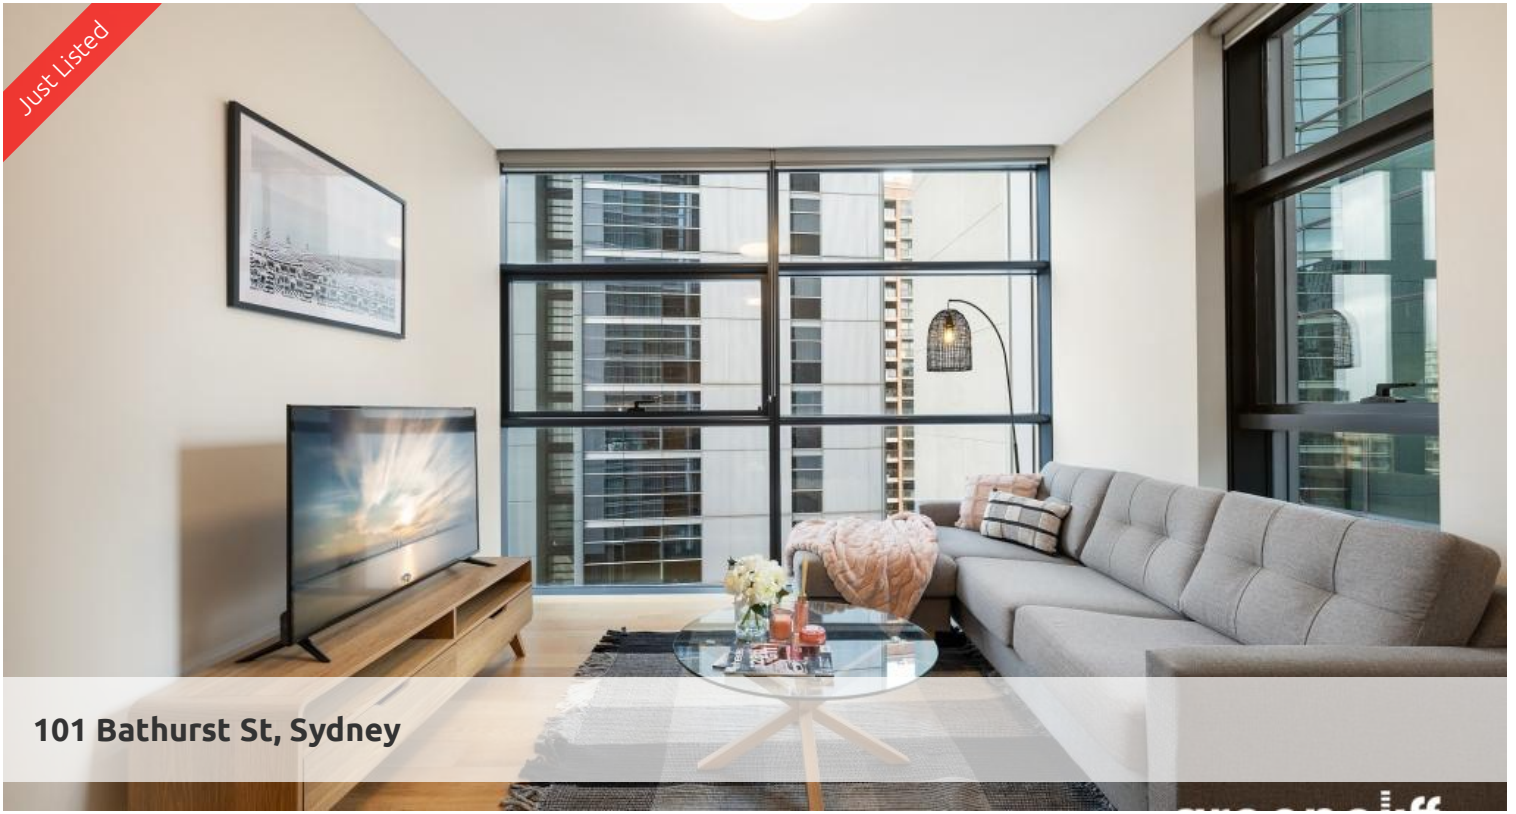

Just Listed

101 Bathurst St, Sydney

Lumiere Residence - Executive Furnished 1 Bedroom

West facing one bedroom fully furnished apartment available in the sought after Lumiere building.

The apartment features:

- Timber flooring through out living areas/carpet to bedroom
- Roughly 65sqm with built in robe
- Study nook
- Modern kitchen & bathroom facilities
- Internal laundry
- Ducted air conditioning
- Full access to Club Lumiere and building facilities