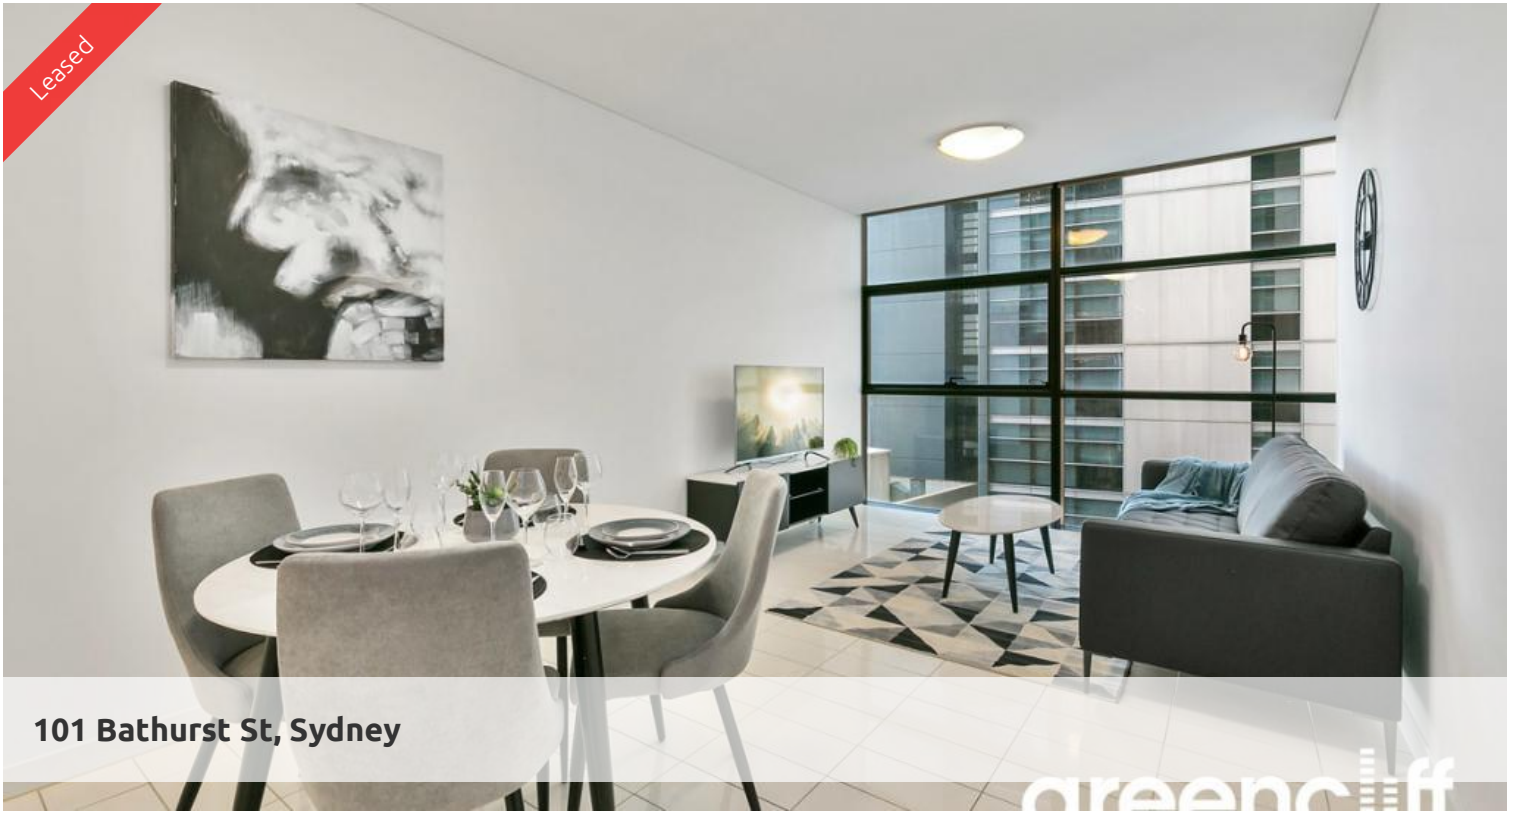

Leased

101 Bathurst St, Sydney

greenciff