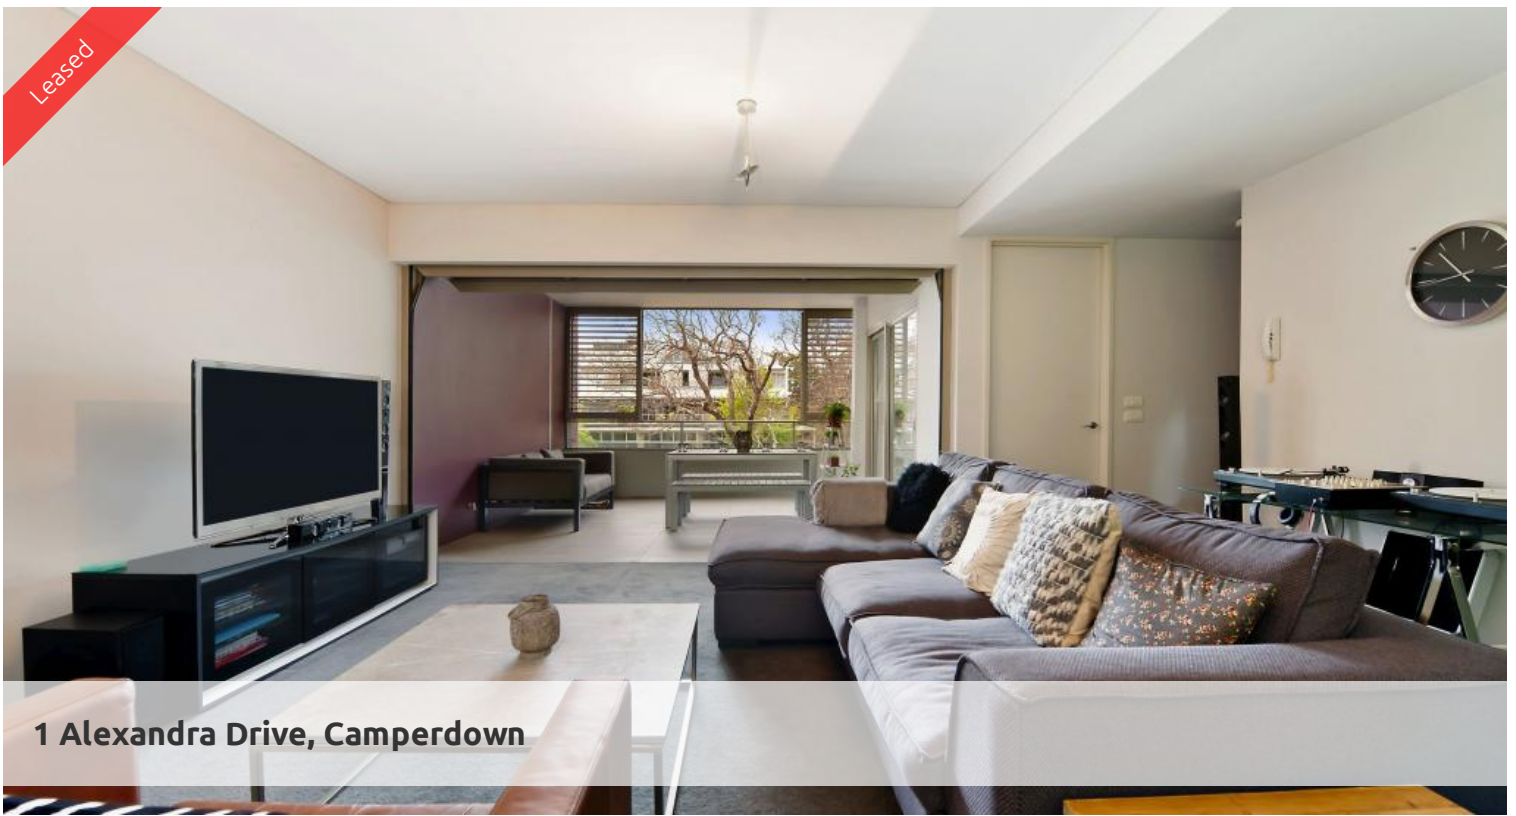

Leased

1 Alexandra Drive, Camperdown