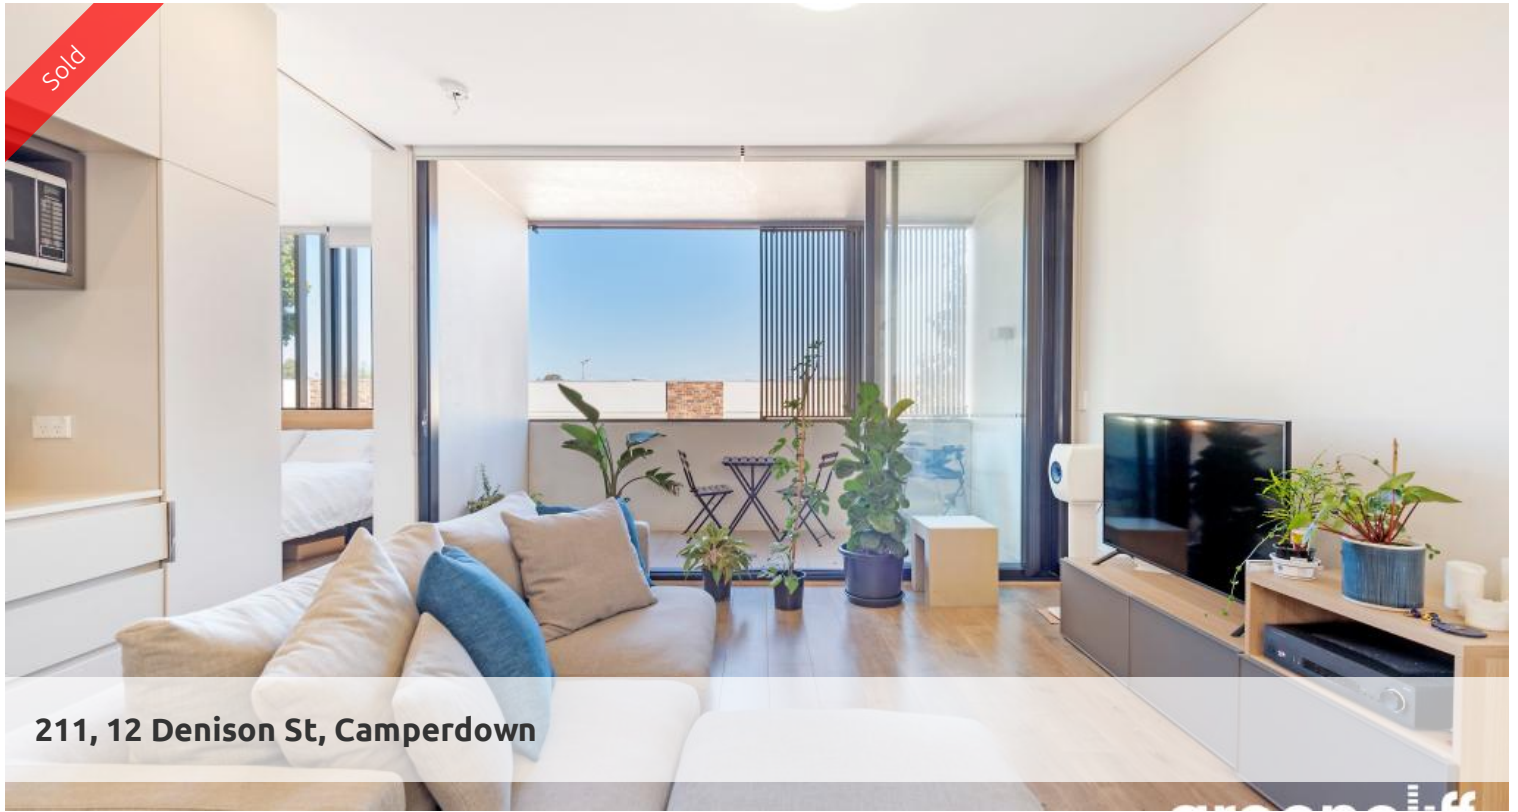

Sold

211, 12 Denison St, Camperdown