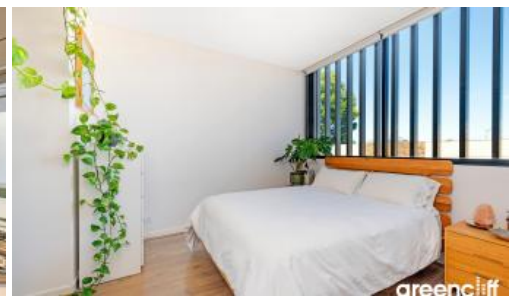

Quality, Style and Convenience

Contemporary design and quality finishes make this beautifully appointed spacious one bedroom property in the renowned Gantry complex a must to inspect for anyone looking for an amazing home or a fantastic investment opportunity.

Entering into this beautifully appointed property find a stunning large living dining area flowing seamlessly onto a good sized loggia.

Floor boards through out and extra high ceilings add to the ultra modern spacious feeling of the property.

A modern fully equipped kitchen with Smeg gas fittings and stone bench top will perfect for anyone wanting to cook up a storm.

Double sized bedroom with ample built in robes a functional study nook and modern bathroom help make this property a must to inspect.

- Contemporary open plan design with huge lounge dining area flowing seamlessly onto light filled loggia.
- Peaceful and private district out look
- Internal laundry
- Double bedroom with built in robes
- Gourmet kitchen with dishwasher and fitted with quality Smeg gas appliances
- Fabulous investment opportunity or stunning home
- Lift access to secure parking space
- Immaculately maintained outdoor swimming pool
- Beautiful manicured gardens
- Security building, on site Building Manager and security guard on site 24/7.
- Close to Sydney University, RPA Hospital public transport and all the dining and entertainment options of Newtown and Annandale.

🛏 1 📶 1 🚗 1

Price	SOLD
Property Type	Residential
Property ID	5662
Floor Area	65 m2

Agent Details

Emlyn Walters - 0405 606 025
emlyn@greenciff.com.au
William Chen - 0430 026 436
william@greenciff.com.au

Office Details

Greenciff Camperdown Office
Shop 1 1 Sterling Cct Camperdown NSW
2050 Australia
02 8262 8262

greenciff
Inner city specialists

The above information provided has been furnished to us by the vendor/s. We have not verified whether or not that information is accurate and do not have any belief in one way or the other in its accuracy. We do not accept any responsibility to any person for its