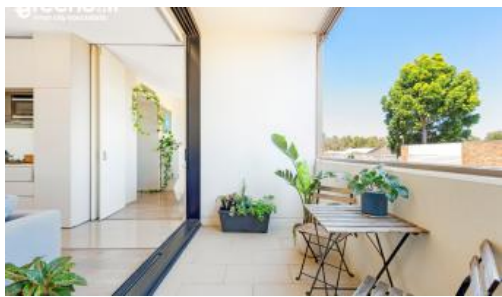

Quality, Style and Convenience

Contemporary design and quality finishes make this beautifully appointed spacious one bedroom property in the renowned Gantry complex a must to inspect for anyone looking for an amazing home or a fantastic investment opportunity.

Entering into this beautifully appointed property find a stunning large living dining area flowing seamlessly onto a good sized loggia.

Floor boards through out and extra high ceilings add to the ultra modern spacious feeling of the property.

A modern fully equipped kitchen with Smeg gas fittings and stone bench top will perfect for anyone wanting to cook up a storm.

Double sized bedroom with ample built in robes a functional study nook and modern bathroom help make this property a must to inspect.

- Contemporary open plan design with huge lounge dining area flowing seamlessly onto light filled loggia.
- Peaceful and private district out look
- Internal laundry
- Double bedroom with built in robes
- Gourmet kitchen with dishwasher and fitted with quality Smeg gas appliances
- Fabulous investment opportunity or stunning home
- Lift access to secure parking space
- Immaculately maintained outdoor swimming pool
- Beautiful manicured gardens
- Security building, on site Building Manager and security guard on site 24/7.
- Close to Sydney University, RPA Hospital public transport and all the dining and entertainment options of Newtown and Annandale.

🛏 1 📶 1 🚗 1

Price	SOLD
Property Type	Residential
Property ID	5662
Floor Area	65 m2

Agent Details

Emlyn Walters - 0405 606 025
emlyn@greenciff.com.au
William Chen - 0430 026 436
william@greenciff.com.au

Office Details

Greenciff Camperdown Office
Shop 1 1 Sterling Cct Camperdown NSW
2050 Australia
02 8262 8262

greenciff
Inner city specialists

The above information provided has been furnished to us by the vendor/s. We have not verified whether or not that information is accurate and do not have any belief in one way or the other in its accuracy. We do not accept any responsibility to any person for its