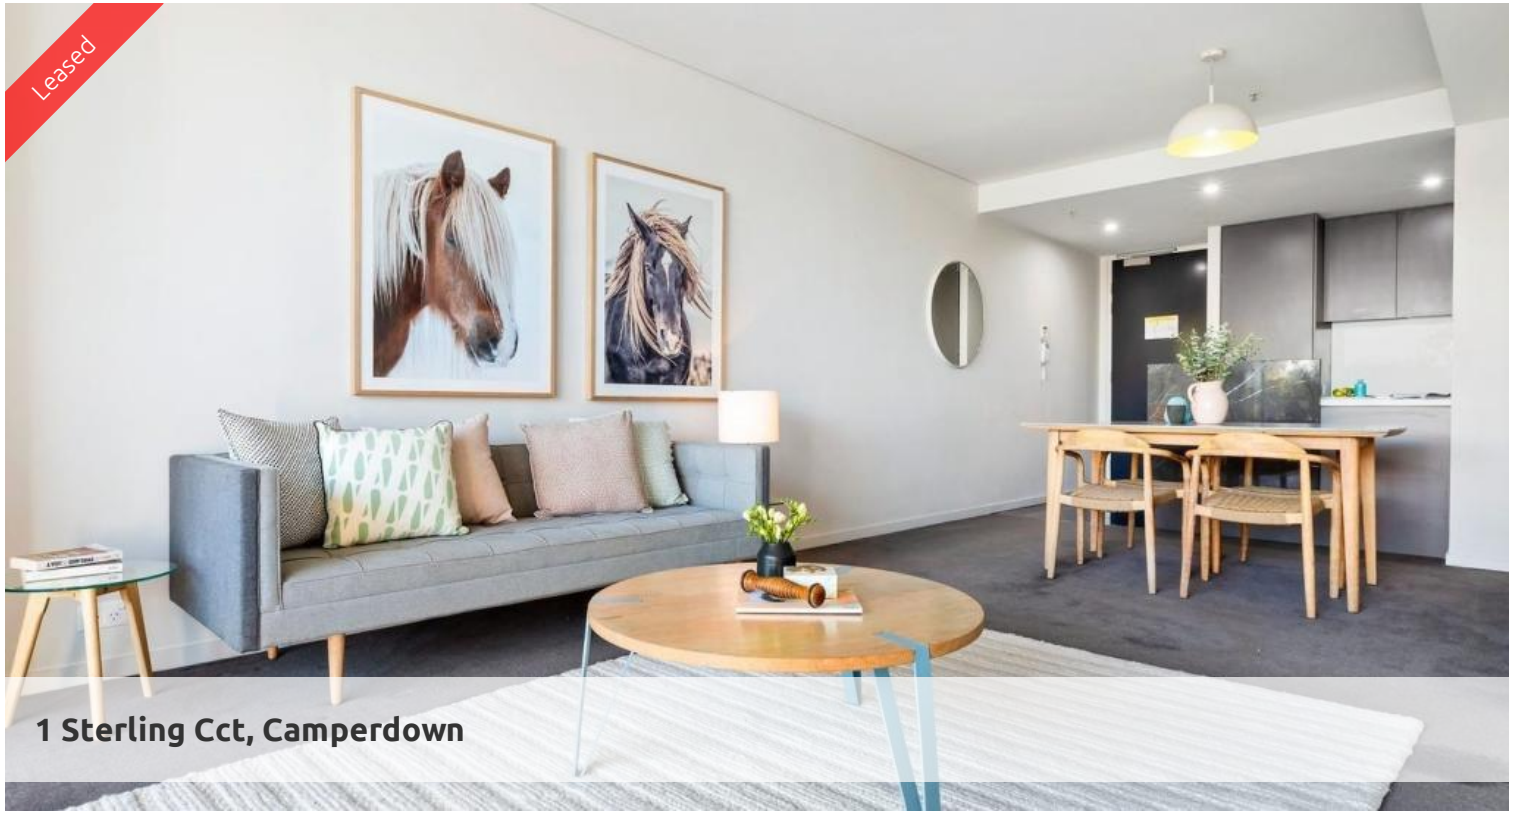

Leased

1 Sterling Cct, Camperdown