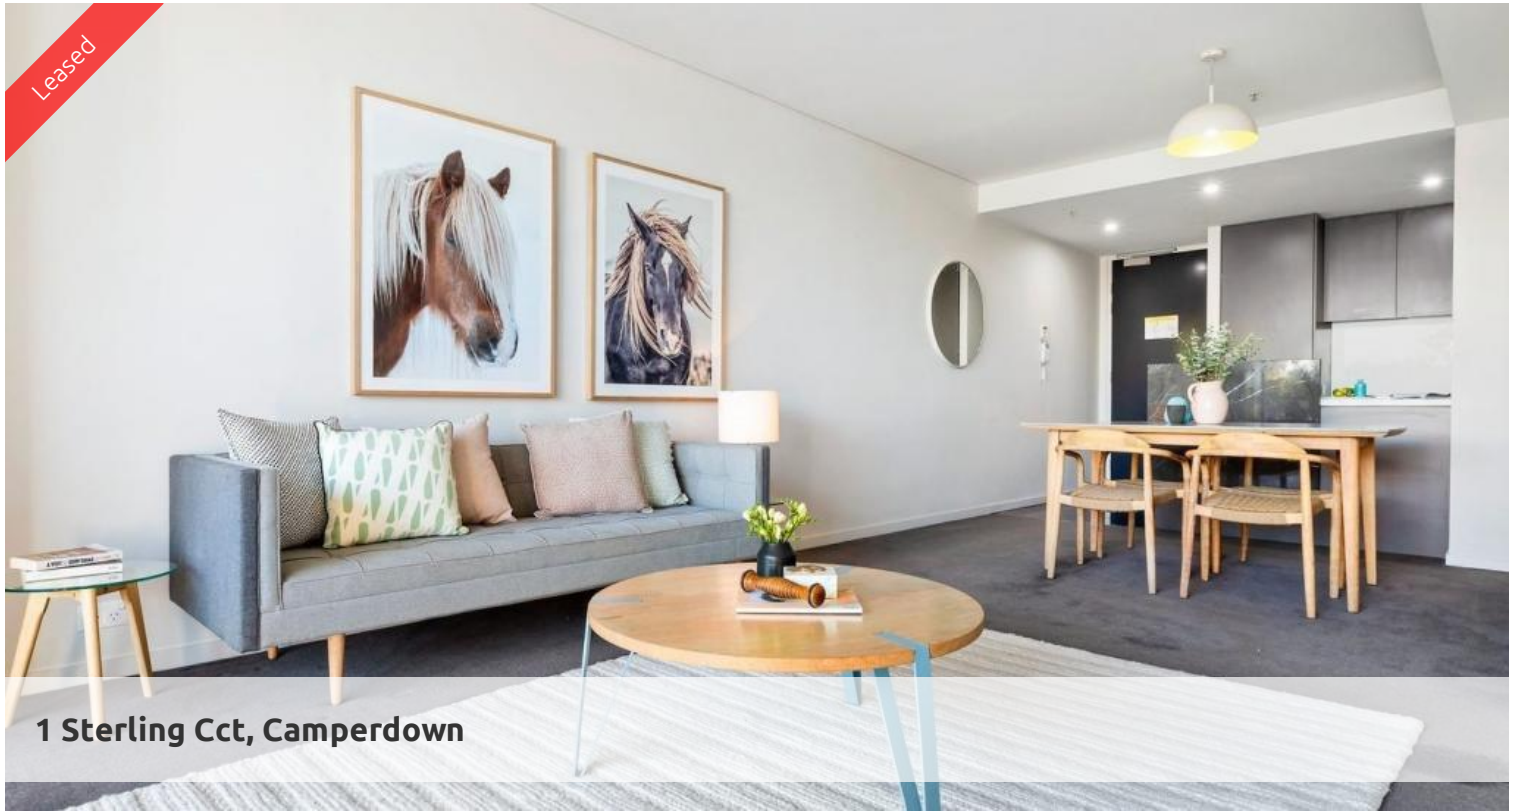

Leased

1 Sterling Cct, Camperdown