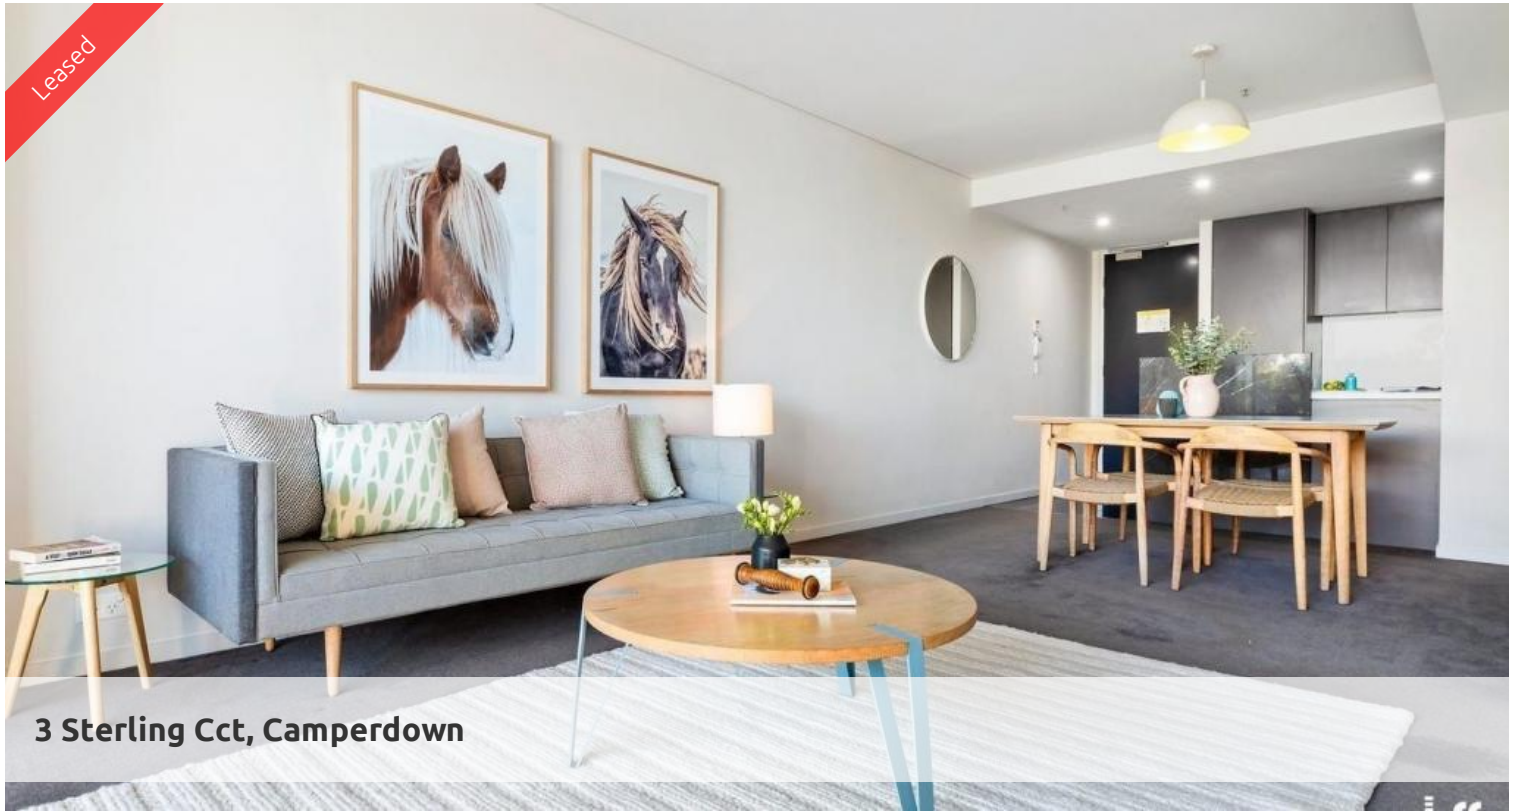

Leased

3 Sterling Cct, Camperdown