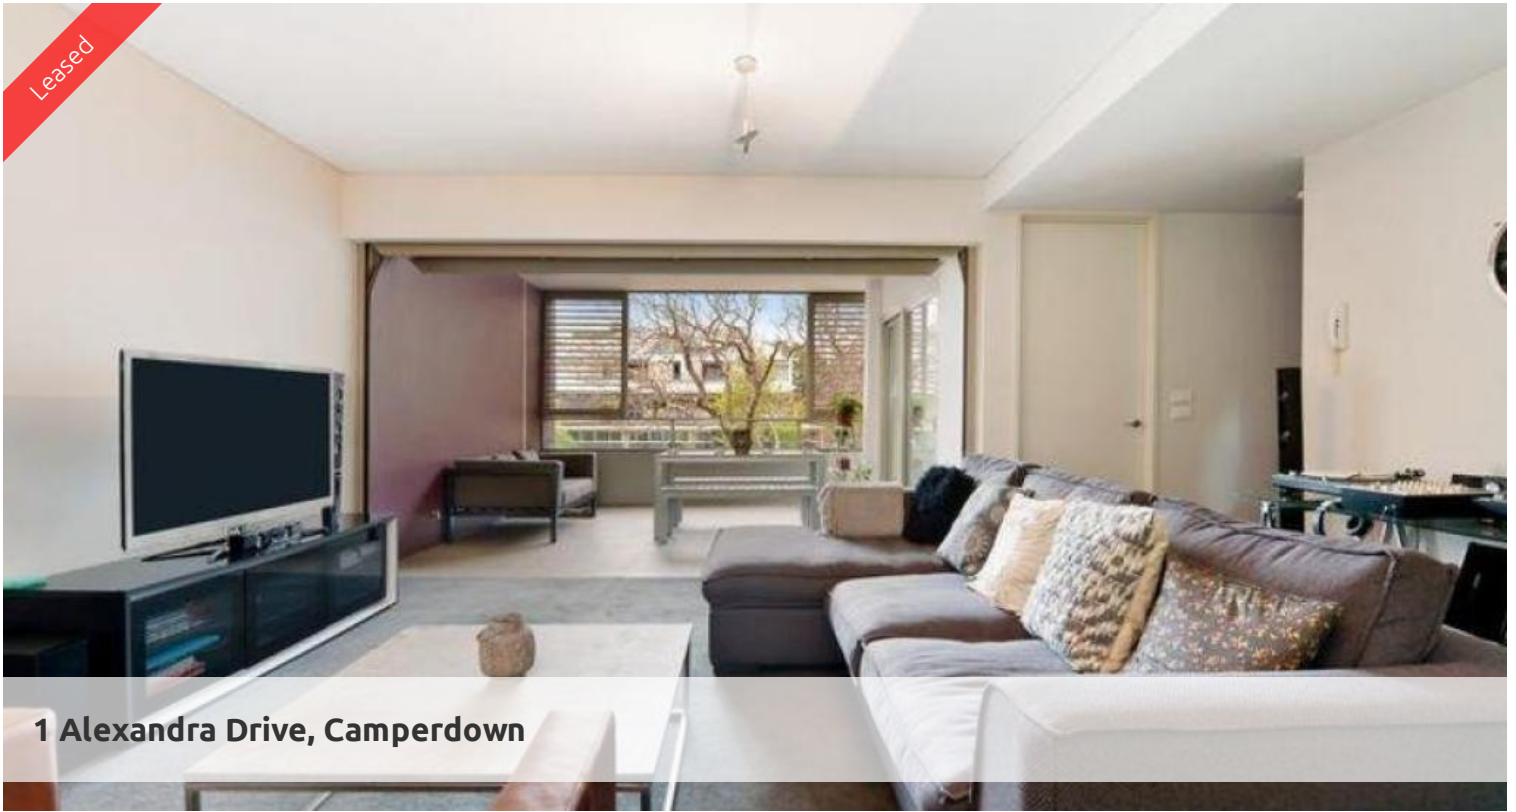

Leased

1 Alexandra Drive, Camperdown