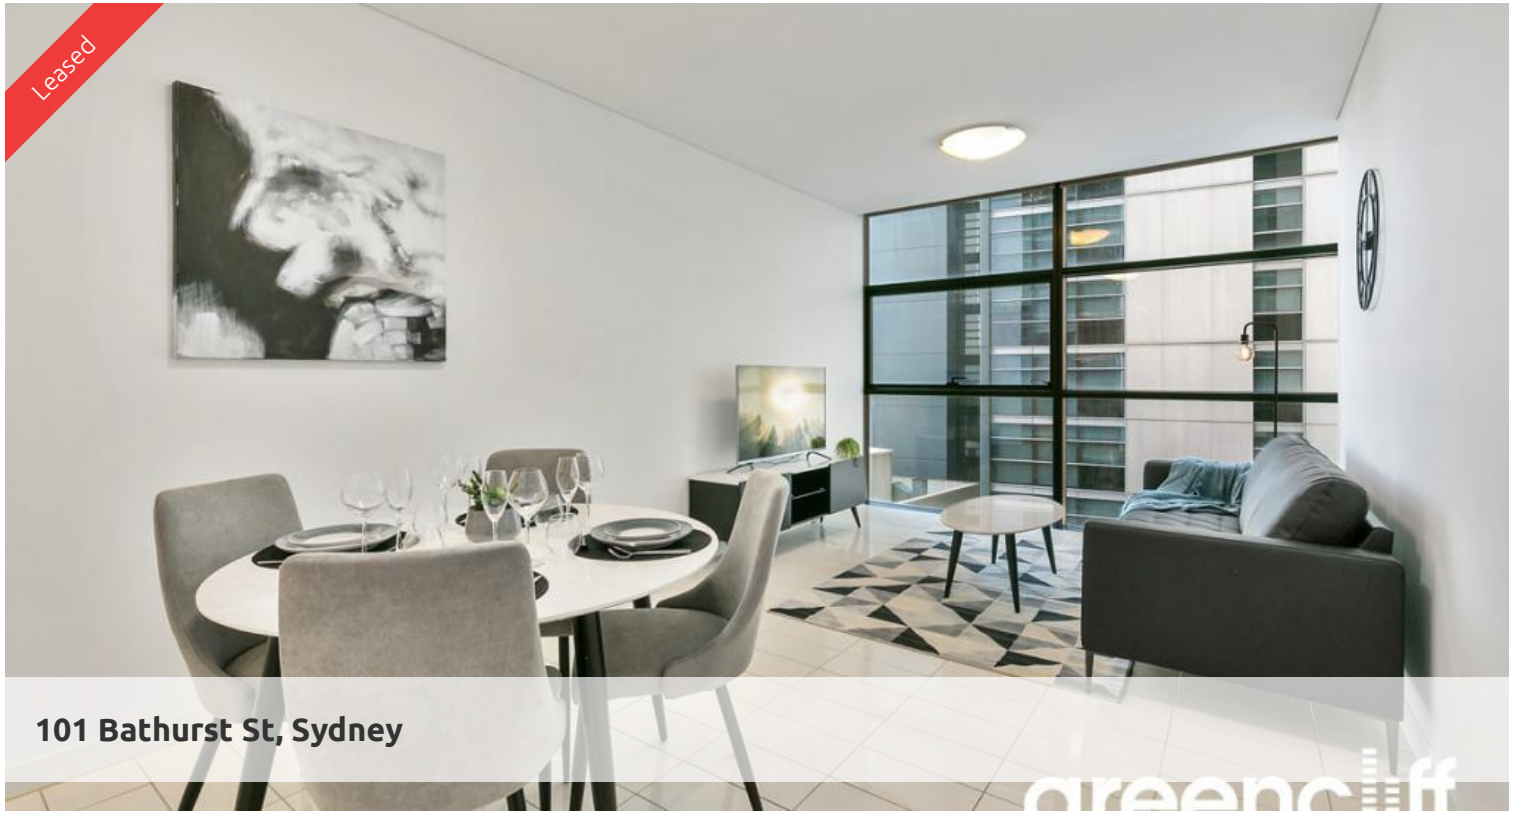

Leased

101 Bathurst St, Sydney

greenciff