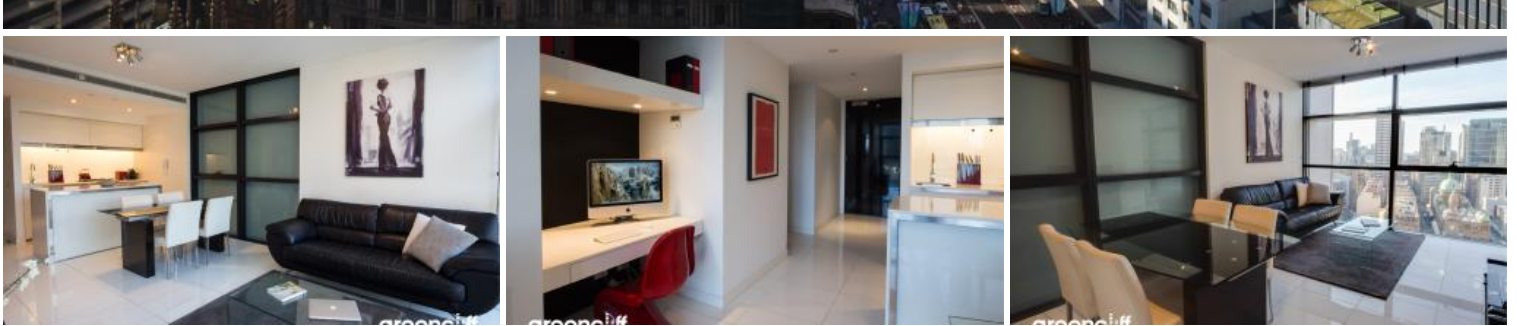

Leased

101 Bathurst St, Sydney

Lumiere Residence - Executive Furnished 1 Bedroom

Fully furnished, north facing with stunning views — the very epitome of luxury and convenience.

An opportunity to secure a highly coveted and rarely available north facing apartment in the luxurious Lumiere Residence.

This level 32 one bedroom fully furnished apartment is in excellent condition.

The residence enjoys an uninterrupted view of the Sydney CBD. •

Premier Sydney residence, designed by internationally acclaimed architect Sir Norman Foster. • Open plan kitchen with Smeg appliances.