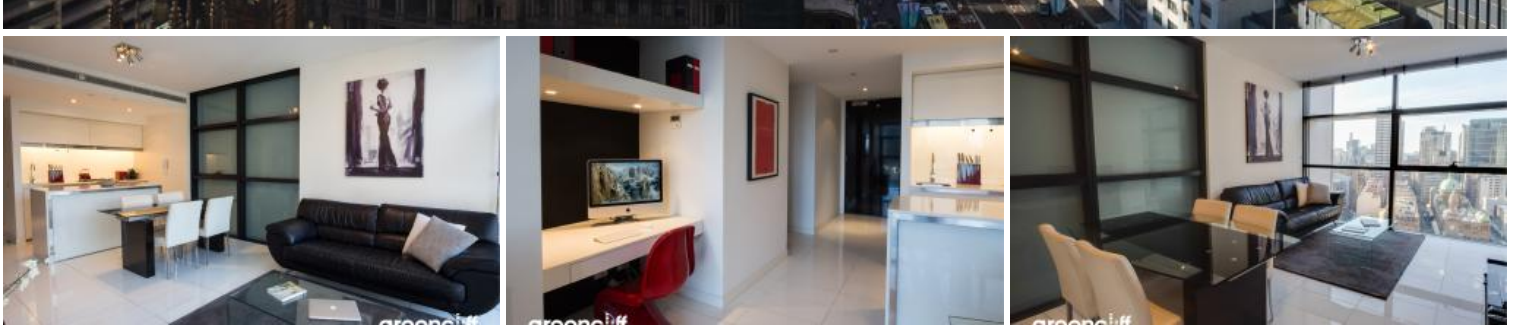

Leased

101 Bathurst St, Sydney

Lumiere Residence - Executive Furnished 1 Bedroom

Fully furnished, north facing with stunning views — the very epitome of luxury and convenience.

An opportunity to secure a highly coveted and rarely available north facing apartment in the luxurious Lumiere Residence.

This level 32 one bedroom fully furnished apartment is in excellent condition.

The residence enjoys an uninterrupted view of the Sydney CBD. •

Premier Sydney residence, designed by internationally acclaimed architect Sir Norman Foster. • Open plan kitchen with Smeg appliances.