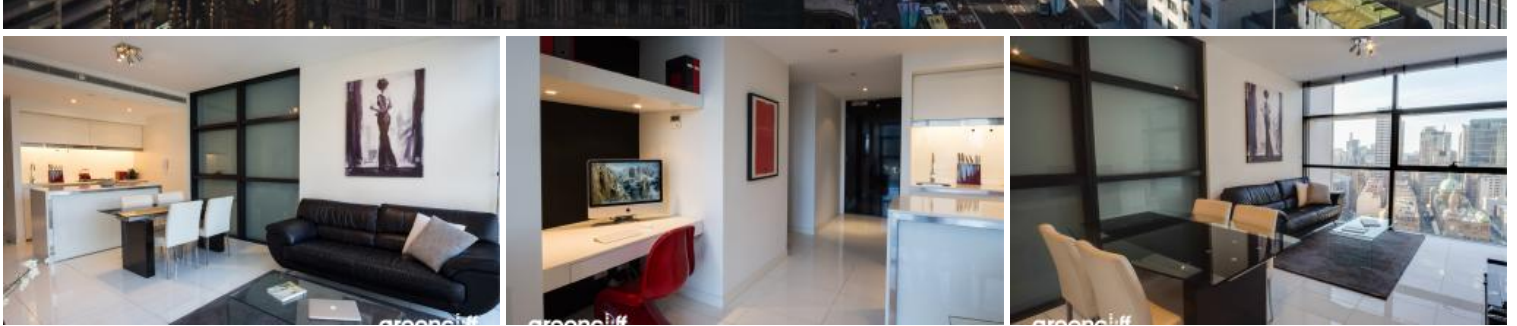

Leased

101 Bathurst St, Sydney

Lumiere Residence - Executive Furnished 1 Bedroom

Fully furnished, north facing with stunning views — the very epitome of luxury and convenience.

An opportunity to secure a highly coveted and rarely available north facing apartment in the luxurious Lumiere Residence.

This level 32 one bedroom fully furnished apartment is in excellent condition.

The residence enjoys an uninterrupted view of the Sydney CBD. •

Premier Sydney residence, designed by internationally acclaimed architect Sir Norman Foster. • Open plan kitchen with Smeg appliances.