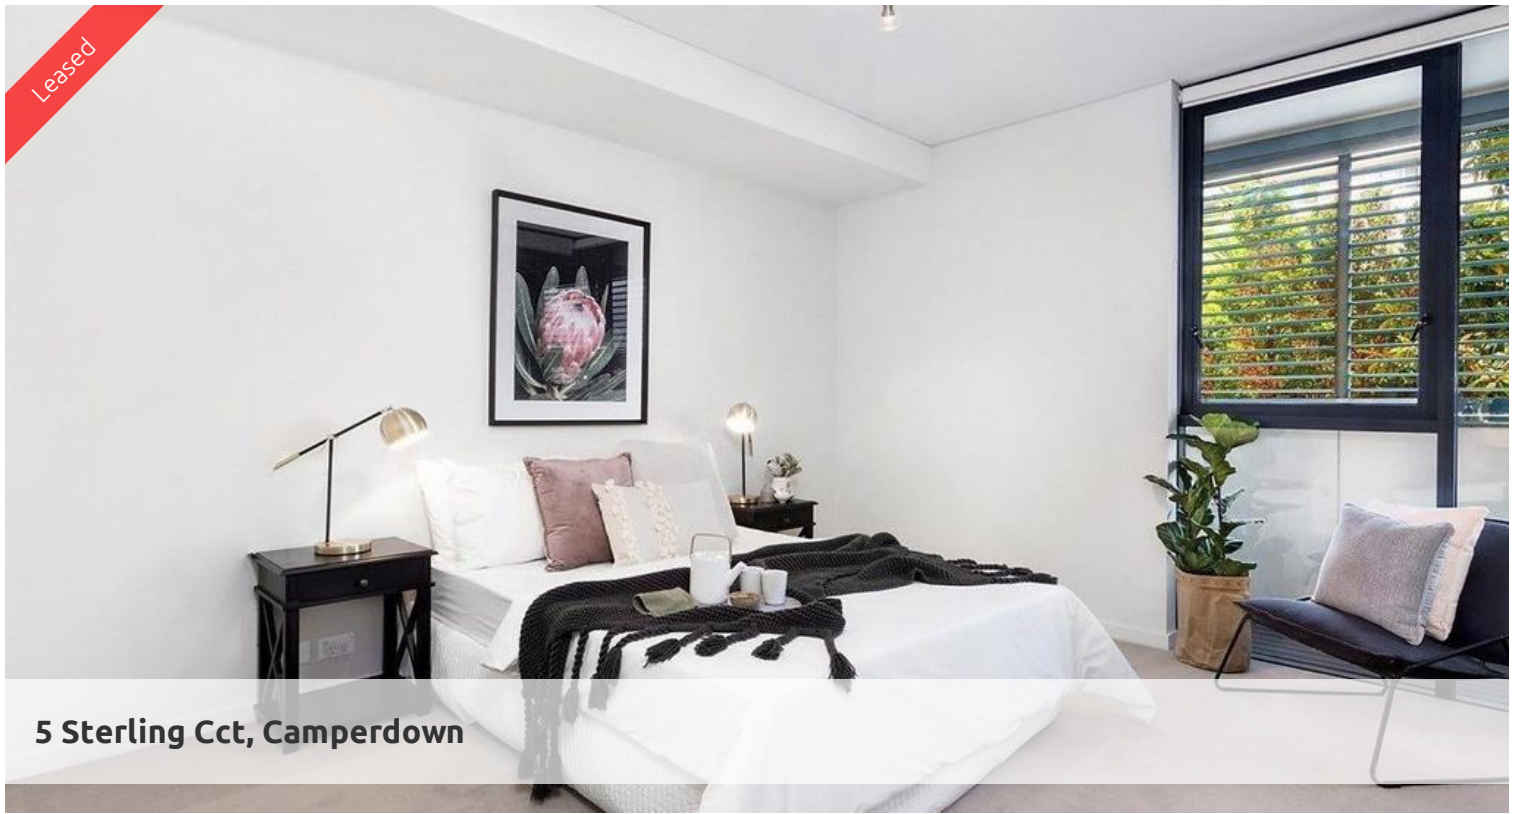

Leased

5 Sterling Cct, Camperdown