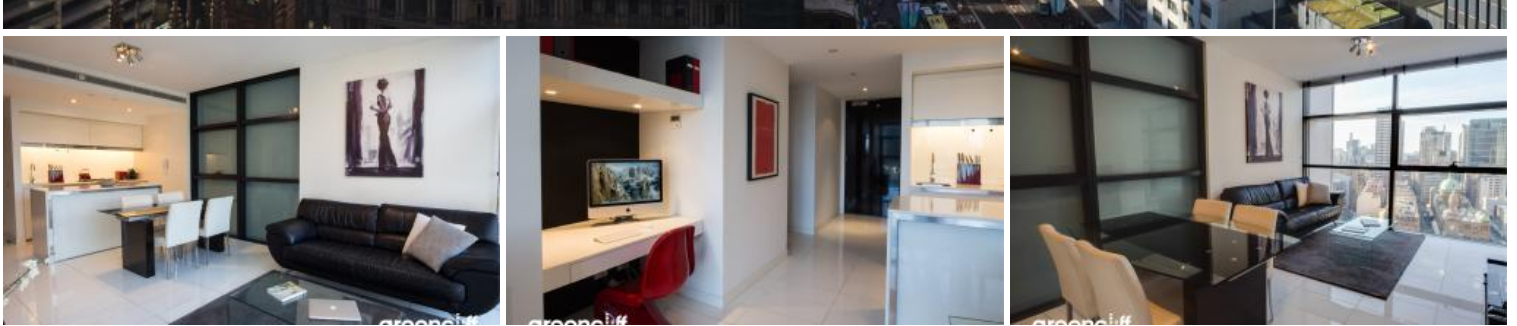

Leased

101 Bathurst St, Sydney

Lumiere Residence - Executive Furnished 1 Bedroom

Please meet in the lobby 5-10mins before inspection time to register your name and inspect, please also don't be late :)

Fully furnished, north facing with stunning views — the very epitome of luxury and convenience.

An opportunity to secure a highly coveted and rarely available north facing apartment in the luxurious Lumiere Residence.

This level 32 one bedroom fully furnished apartment is in excellent condition.

The residence enjoys an uninterrupted view of the Sydney CBD. •

Premier Sydney residence, designed by internationally acclaimed architect Sir Norman Foster. • Open plan kitchen with Smeg appliances.

The above information provided has been furnished to us by the vendor/s. We have not verified whether or not that information is accurate and do not have any belief in one way or the other in its accuracy. We do not accept any responsibility to any person for its accuracy and do no more than pass it on. All interested parties should make and rely upon their own inquiries in order to determine whether or not this information is in fact accurate.