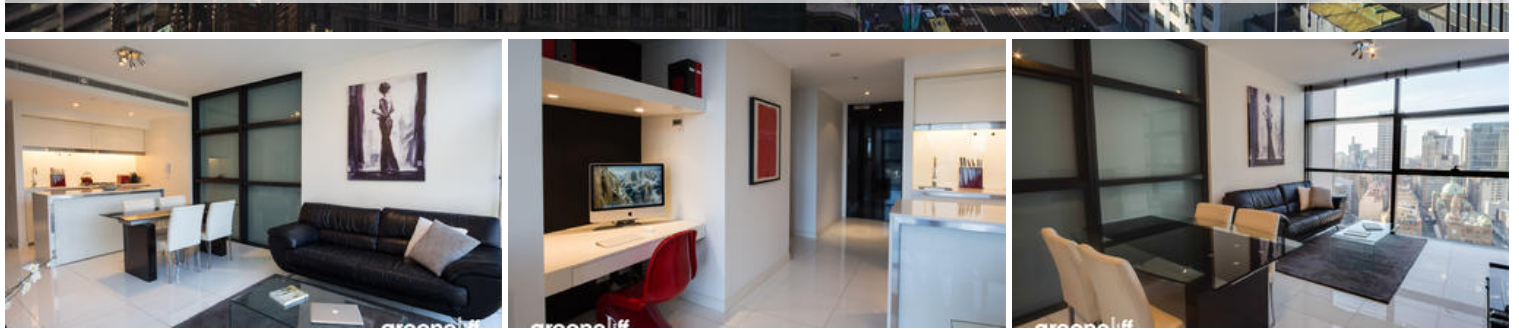

Leased

101 Bathurst St, Sydney

Lumiere Residence - Executive Furnished 1 Bedroom

Please meet in the lobby 5-10mins before inspection time to register your name and inspect, please also don't be late :)

Fully furnished, north facing with stunning views — the very epitome of luxury and convenience.

An opportunity to secure a highly coveted and rarely available north facing apartment in the luxurious Lumiere Residence.

This level 32 one bedroom fully furnished apartment is in excellent condition.

The residence enjoys an uninterrupted view of the Sydney CBD. •

Premier Sydney residence, designed by internationally acclaimed architect Sir Norman Foster. • Open plan kitchen with Smeg appliances.

The above information provided has been furnished to us by the vendor/s. We have not verified whether or not that information is accurate and do not have any belief in one way or the other in its accuracy. We do not accept any responsibility to any person for its accuracy and do no more than pass it on. All interested parties should make and rely upon their own inquiries in order to determine whether or not this information is in fact accurate.