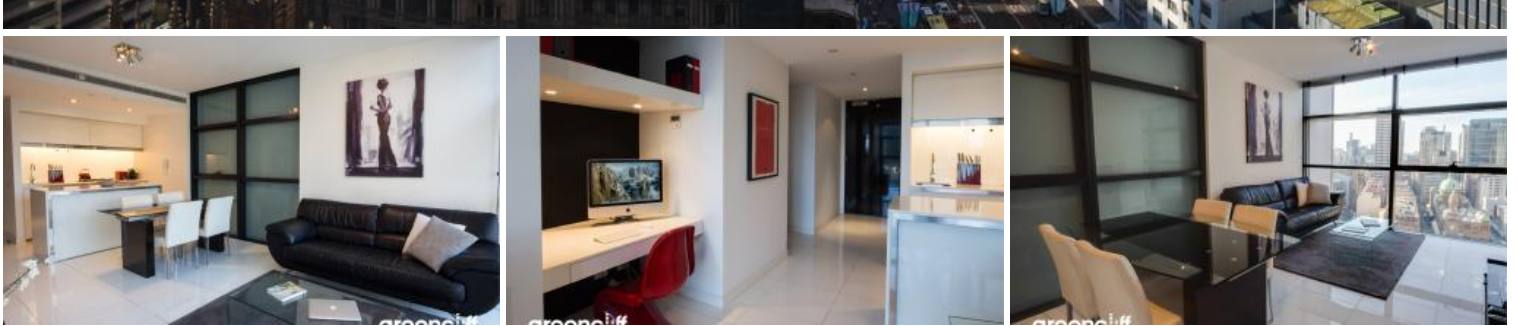

Leased

101 Bathurst St, Sydney

Lumiere Residence - Executive Furnished 1 Bedroom

Please meet in the lobby 5-10mins before inspection time to register your name and inspect, please also don't be late :)

Fully furnished, north facing with stunning views — the very epitome of luxury and convenience.

An opportunity to secure a highly coveted and rarely available north facing apartment in the luxurious Lumiere Residence.

This level 32 one bedroom fully furnished apartment is in excellent condition.

The residence enjoys an uninterrupted view of the Sydney CBD. •

Premier Sydney residence, designed by internationally acclaimed architect Sir Norman Foster. • Open plan kitchen with Smeg appliances.

The above information provided has been furnished to us by the vendor/s. We have not verified whether or not that information is accurate and do not have any belief in one way or the other in its accuracy. We do not accept any responsibility to any person for its accuracy and do no more than pass it on. All interested parties should make and rely upon their own inquiries in order to determine whether or not this information is in fact accurate.