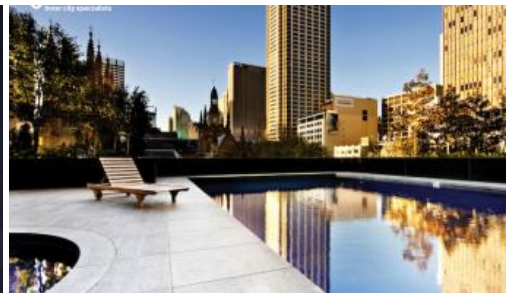

Fully furnished suite available in Lumiere residence.

The stunning fully furnished suite is now available for you!

- Spacious combined lounge and dining area
- City views and great natural lighting
- Modern kitchen facilities with dishwasher and integrated refrigerator and microwave
- Chic bathroom
- Floor to ceiling glass windows
- Internal laundry with washing machine and dryer
- 24-hour concierge/security

Enjoy the unlimited access to Club Lumiere facilities, which includes a 50-metre swimming pool, spa, steam room and sauna, full gymnasium, meeting rooms and 2 cinemas.

*Photographs used may be indicative.

The above information provided has been furnished to us by the vendor/s. We have not verified whether or not that information is accurate and do not have any belief in one way or the other in its accuracy. We do not accept any responsibility to any person for its accuracy and do no more than pass it on. All interested parties should make and rely upon their own inquiries in order to determine whether or not this information is in fact accurate.

🛏 1 📶 1

Price L34 / 101 Bathurst St | $720
PW

Property Type Rental

Property ID 3410

Floor Area 40 m2

Agent Details

Lieu Mai - 0415 797 525
lieu@greenciff.com.au

Office Details

Greenciff Sydney Kent St
Level 10/488 Kent Street Sydney NSW
2000 Australia
02 8823 8818

greenciff
Inner city specialists