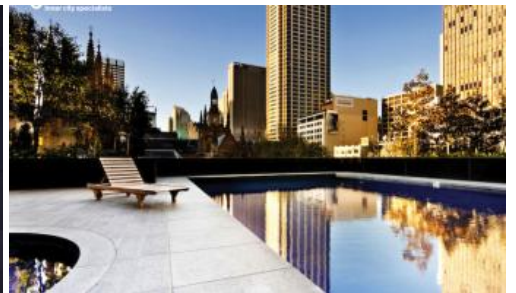

Fully furnished suite available in Lumiere residence.

The stunning fully furnished suite is now available for you!

- Spacious combined lounge and dining area
- City views and great natural lighting
- Modern kitchen facilities with dishwasher and integrated refrigerator and microwave
- Chic bathroom
- Floor to ceiling glass windows
- Internal laundry with washing machine and dryer
- 24-hour concierge/security

Enjoy the unlimited access to Club Lumiere facilities, which includes a 50-metre swimming pool, spa, steam room and sauna, full gymnasium, meeting rooms and 2 cinemas.

*Photographs used may be indicative.

The above information provided has been furnished to us by the vendor/s. We have not verified whether or not that information is accurate and do not have any belief in one way or the other in its accuracy. We do not accept any responsibility to any person for its accuracy and do no more than pass it on. All interested parties should make and rely upon their own inquiries in order to determine whether or not this information is in fact accurate.

🛏 1 📶 1

Price L34 / 101 Bathurst St | $720 PW

Property Type Rental

Property ID 3410

Floor Area 40 m²

Agent Details

Lieu Mai - 0415 797 525
lieu@greenciff.com.au

Office Details

Greenciff Sydney Kent St
Level 10/488 Kent Street Sydney NSW
2000 Australia
02 8823 8818

greenciff
Inner city specialists