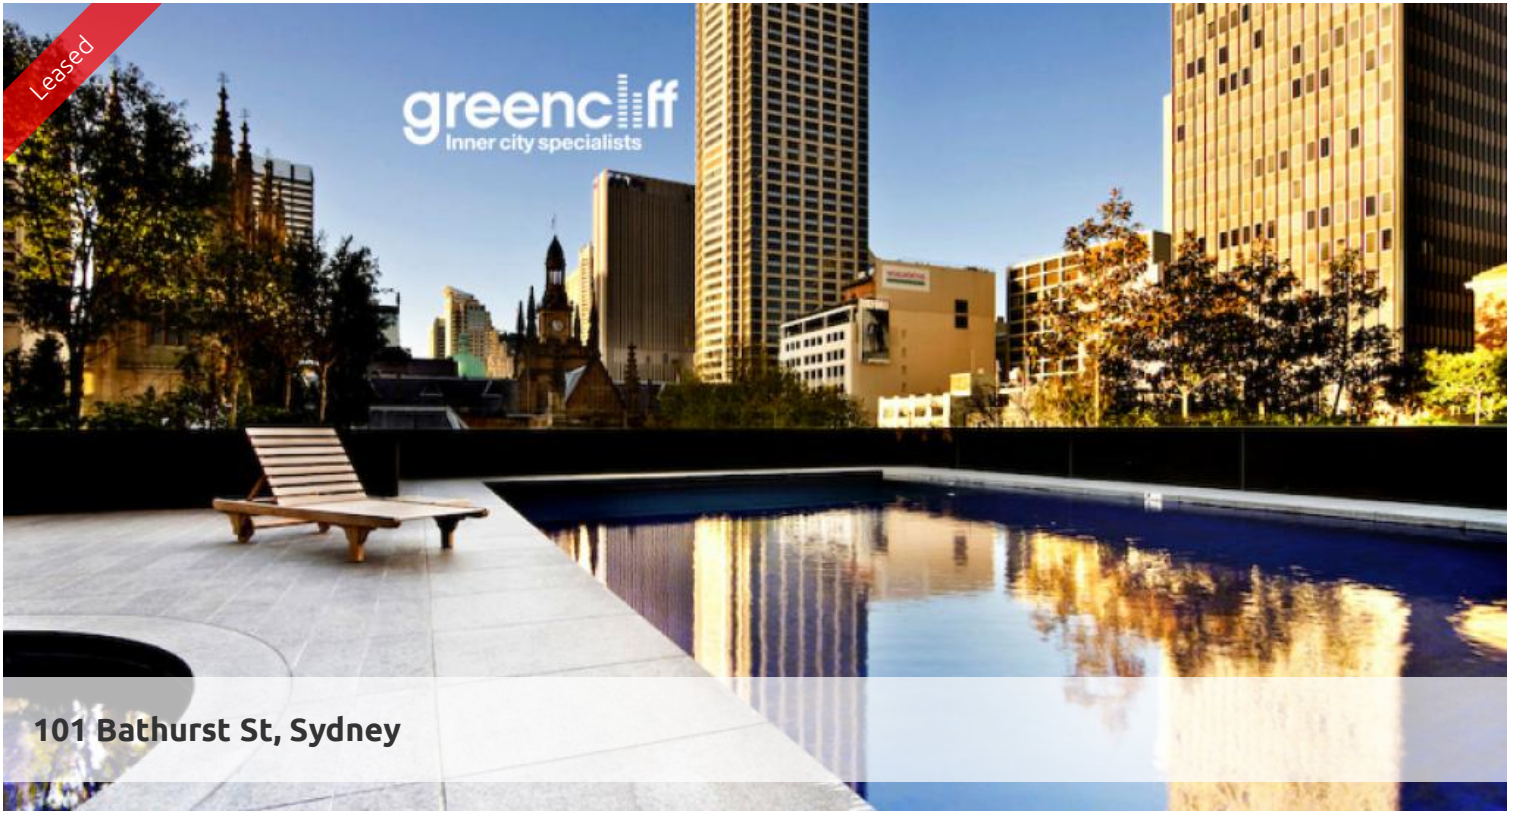

Leased

greenciff
Inner city specialists

101 Bathurst St, Sydney

Furnished studio - Lumiere Residences

Furnished studio apartment located in the sought after Lumiere Residences.

The studio features

- Fully furnished
- Roughly 25sqm with built in robe
- Modern kitchen & bathroom facilities
- Electricity included in your rent
- Ducted air conditioning
- Full access to Club Lumiere and building facilities