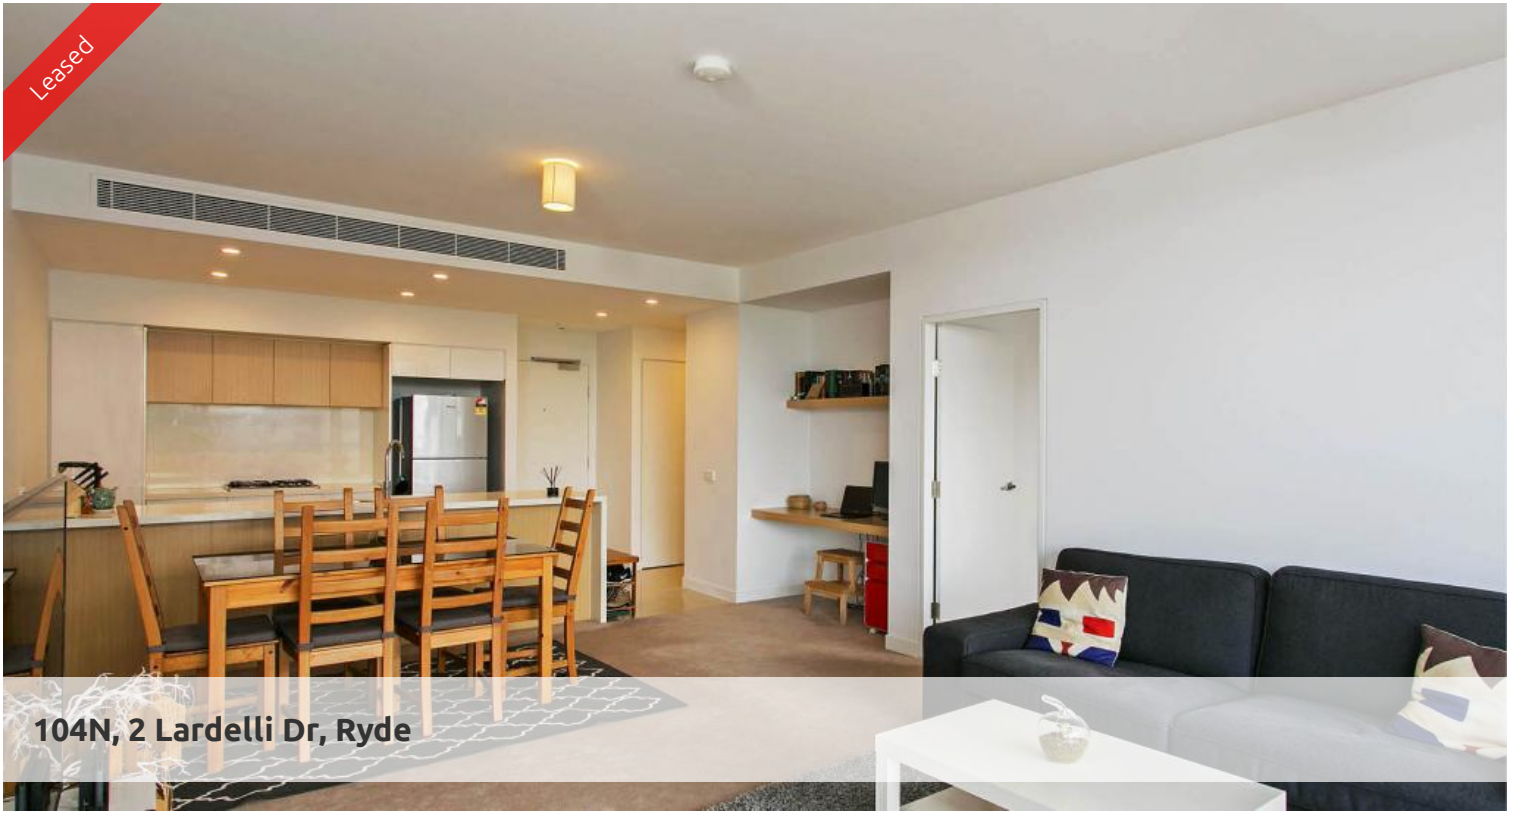

Leased

104N, 2 Lardelli Dr, Ryde