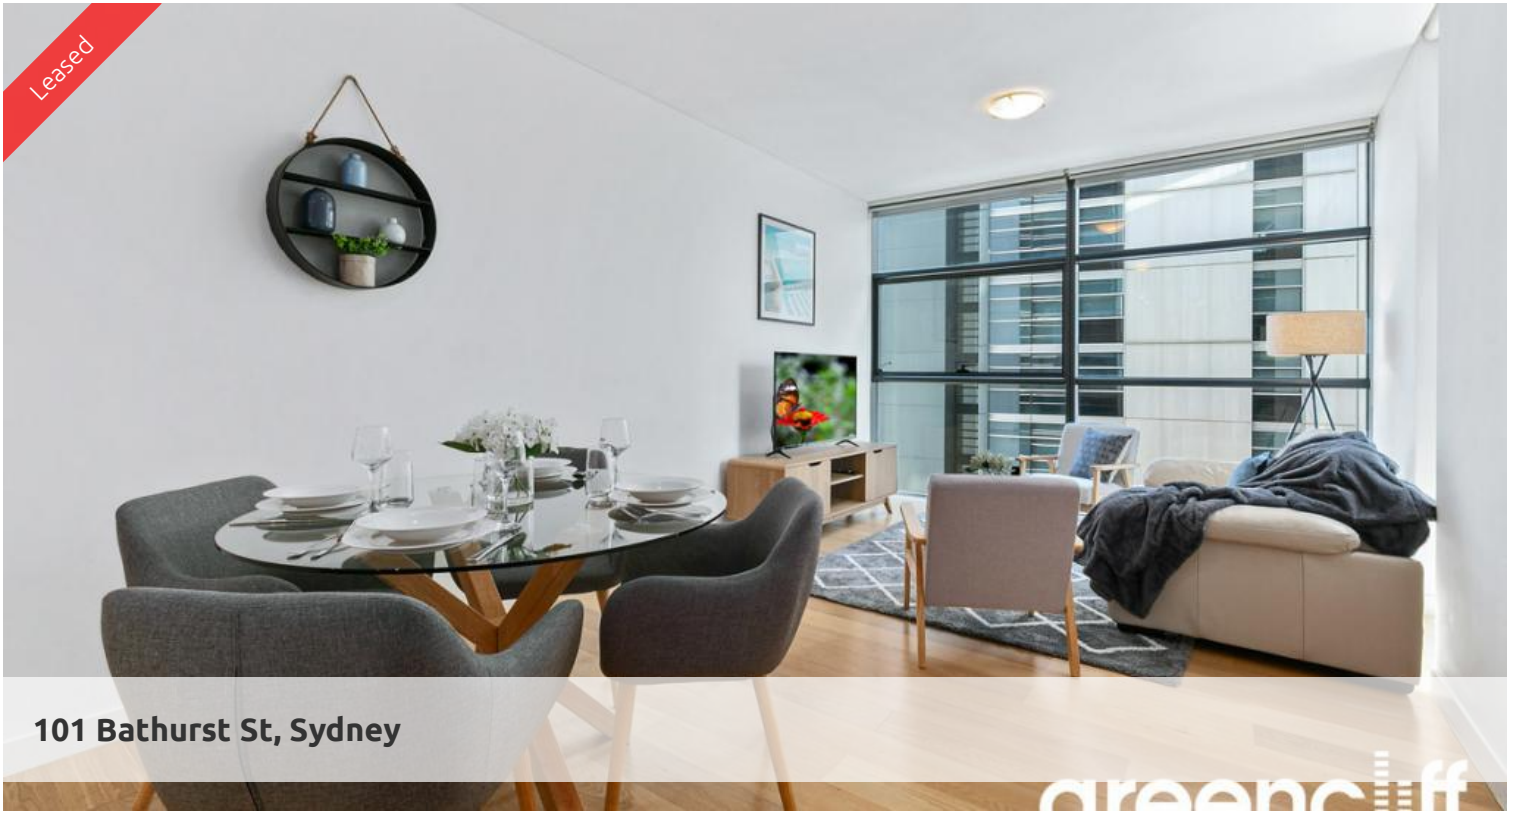

Leased

101 Bathurst St, Sydney

greenciff