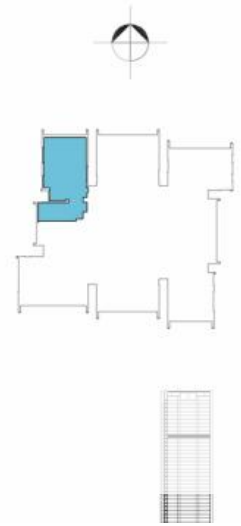

Sold

5101, 101 Bathurst Street, Sydney

LUMIERE  
RESIDENCES

Apartment  
4501

4501.4601.4701.4801.4901.  
5001.5101.5201.5301.  
Area = 164m<sup>2</sup>

Lumiere Sydney. Foster & Partners best apartment in award winning development.

Apartment 5101 has the prime location and floor plan within Lumiere. This three bedroom plus study layout boasts phenomenal views across the heritage precinct of St Andrews Cathedral, Sydney Town Hall, and the QVB to full harbor views of both Darling Harbor to the North West and The Heads of Sydney Harbor to the North East. The Western view corridor takes in sweeping views right out to sunsets over the full scope of the Blue Mountains.