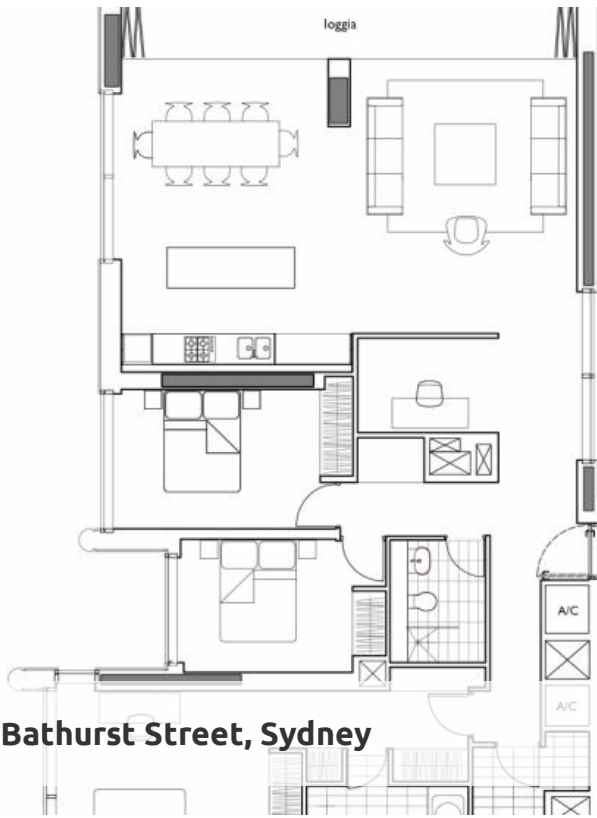

Sold

5101, 101 Bathurst Street, Sydney

LUMIERE  
RESIDENCES

Apartment  
4501

4501.4601.4701.4801.4901.  
5001.5101.5201.5301.  
Area = 164m<sup>2</sup>

Lumiere Sydney. Foster & Partners best apartment in award winning development.

Located on the 51st level of the luxurious Lumiere residences, this amazing apartment boasts stunning North facing views over Sydney Harbor, Town Hall, St Andrews Cathedral and the QVB.

Built by Frasers Property, Lumiere is Sydney's newest, most elegant and innovative residential tower. Designed by internationally renowned architect Lord Norman Foster (Foster & Partners London), Lumiere has defined modern living for Sydney as the 'vertical village'.

Apartment 5101 has the prime location and floor plan within Lumiere. This three bedroom plus study layout boasts phenomenal views across the heritage precinct of St Andrews Cathedral, Sydney Town Hall, and the QVB to full harbor views of both Darling Harbor to the North West and The Heads of Sydney Harbor to the North East. The Western view corridor takes in sweeping views right out to sunsets over the full scope of the Blue Mountains.